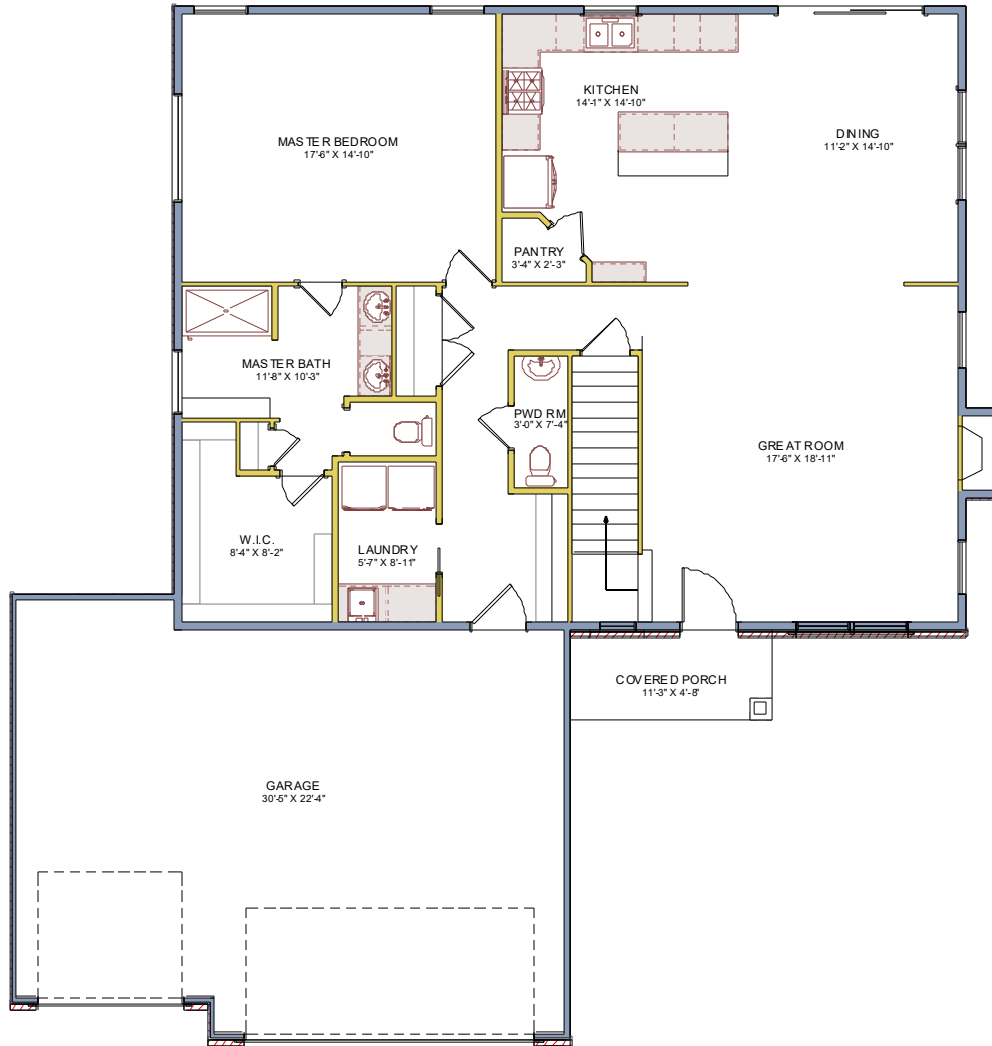

KEYSTONE HOMES

est. MMXII

PLYMOUTH SPEC PLAN
2 STORY: 4 BDRMS, 3.5 BATHS
TOTAL SQ FT: 2469

KEYSTONE HOMES

est. MMXII

PLYMOUTH SPEC PLAN

2 STORY: 4 BDRMS, 3.5 BATHS
TOTAL SQ FT: 2469

KEYSTONE HOMES

est. MMXII

PLYMOUTH SPEC PLAN

2 STORY: 4 BDRMS, 3.5 BATHS
TOTAL SQ FT: 2469

KEYSTONE HOMES

est. MMXII

PLYMOUTH SPEC PLAN

2 STORY: 4 BDRMS, 3.5 BATHS
TOTAL SQ FT: 2469