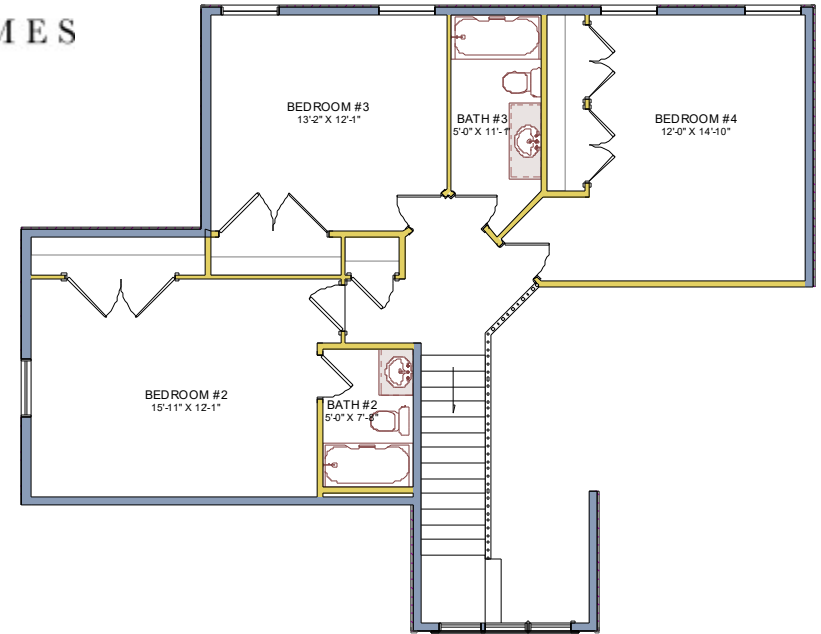

KEYSTONE HOMES

est. MMXII

PLYMOUTH SPEC PLAN
2 STORY: 4 BDRMS, 3.5 BATHS
TOTAL SQ FT: 2469

KEYSTONE HOMES

est. MMXII

PLYMOUTH SPEC PLAN

2 STORY: 4 BDRMS, 3.5 BATHS
TOTAL SQ FT: 2469

KEYSTONE HOMES

est. MMXII

PLYMOUTH SPEC PLAN

2 STORY: 4 BDRMS, 3.5 BATHS
TOTAL SQ FT: 2469

KEYSTONE HOMES

est. MMXII

PLYMOUTH SPEC PLAN

2 STORY: 4 BDRMS, 3.5 BATHS
TOTAL SQ FT: 2469