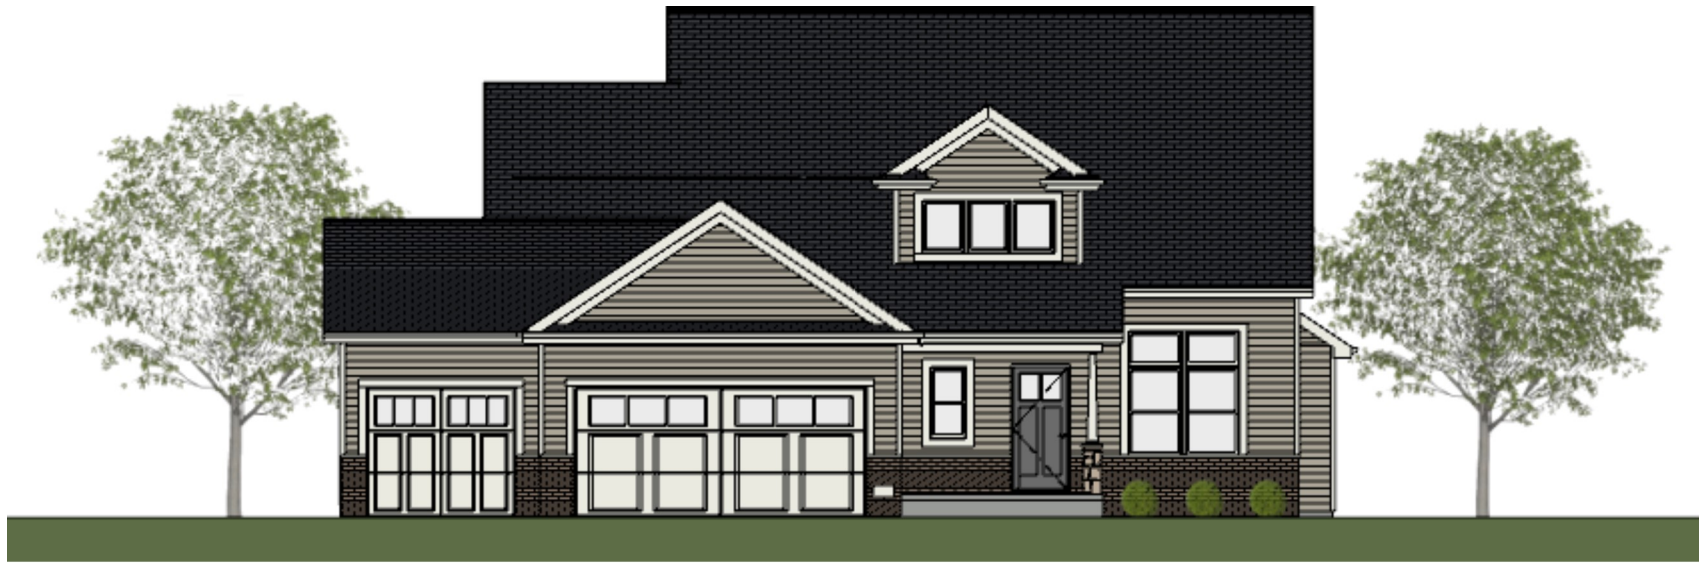

KEYSTONE HOMES

est. MMXII

PLYMOUTH SPEC PLAN
2 STORY: 4 BDRMS, 3.5 BATHS
TOTAL SQ FT: 2469

KEYSTONE HOMES

est. MMXII

PLYMOUTH SPEC PLAN

2 STORY: 4 BDRMS, 3.5 BATHS
TOTAL SQ FT: 2469

KEYSTONE HOMES

est. MMXII

PLYMOUTH SPEC PLAN

2 STORY: 4 BDRMS, 3.5 BATHS
TOTAL SQ FT: 2469

KEYSTONE HOMES

est. MMXII

PLYMOUTH SPEC PLAN

2 STORY: 4 BDRMS, 3.5 BATHS
TOTAL SQ FT: 2469