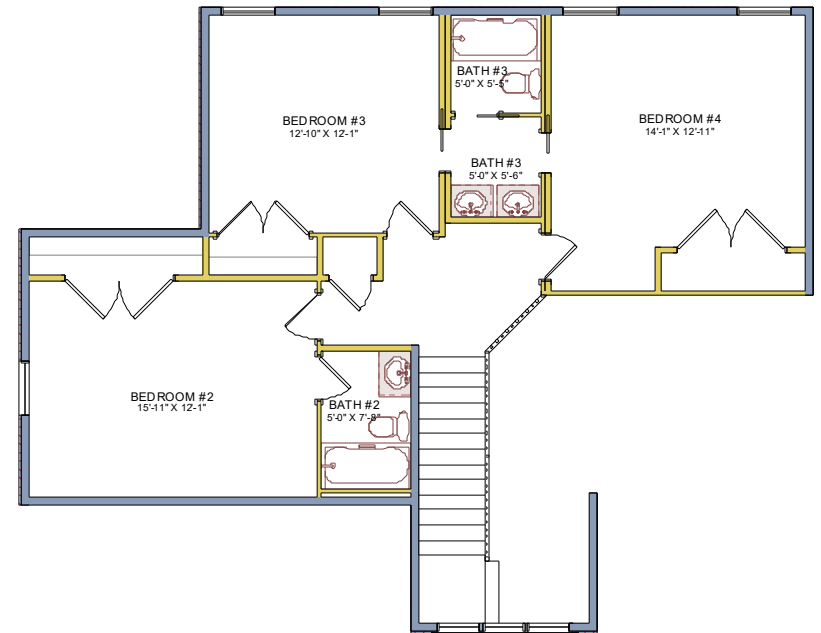

KEYSTONE HOMES

est. MMXII

PLYMOUTH SPEC PLAN
2 STORY: 4 BDRMS, 3.5 BATHS
TOTAL SQ FT: 2469

KEYSTONE HOMES

est. MMXII

PLYMOUTH SPEC PLAN

2 STORY: 4 BDRMS, 3.5 BATHS
TOTAL SQ FT: 2469

KEYSTONE HOMES

est. MMXII

PLYMOUTH SPEC PLAN

2 STORY: 4 BDRMS, 3.5 BATHS
TOTAL SQ FT: 2469

KEYSTONE HOMES

est. MMXII

PLYMOUTH SPEC PLAN

2 STORY: 4 BDRMS, 3.5 BATHS
TOTAL SQ FT: 2469