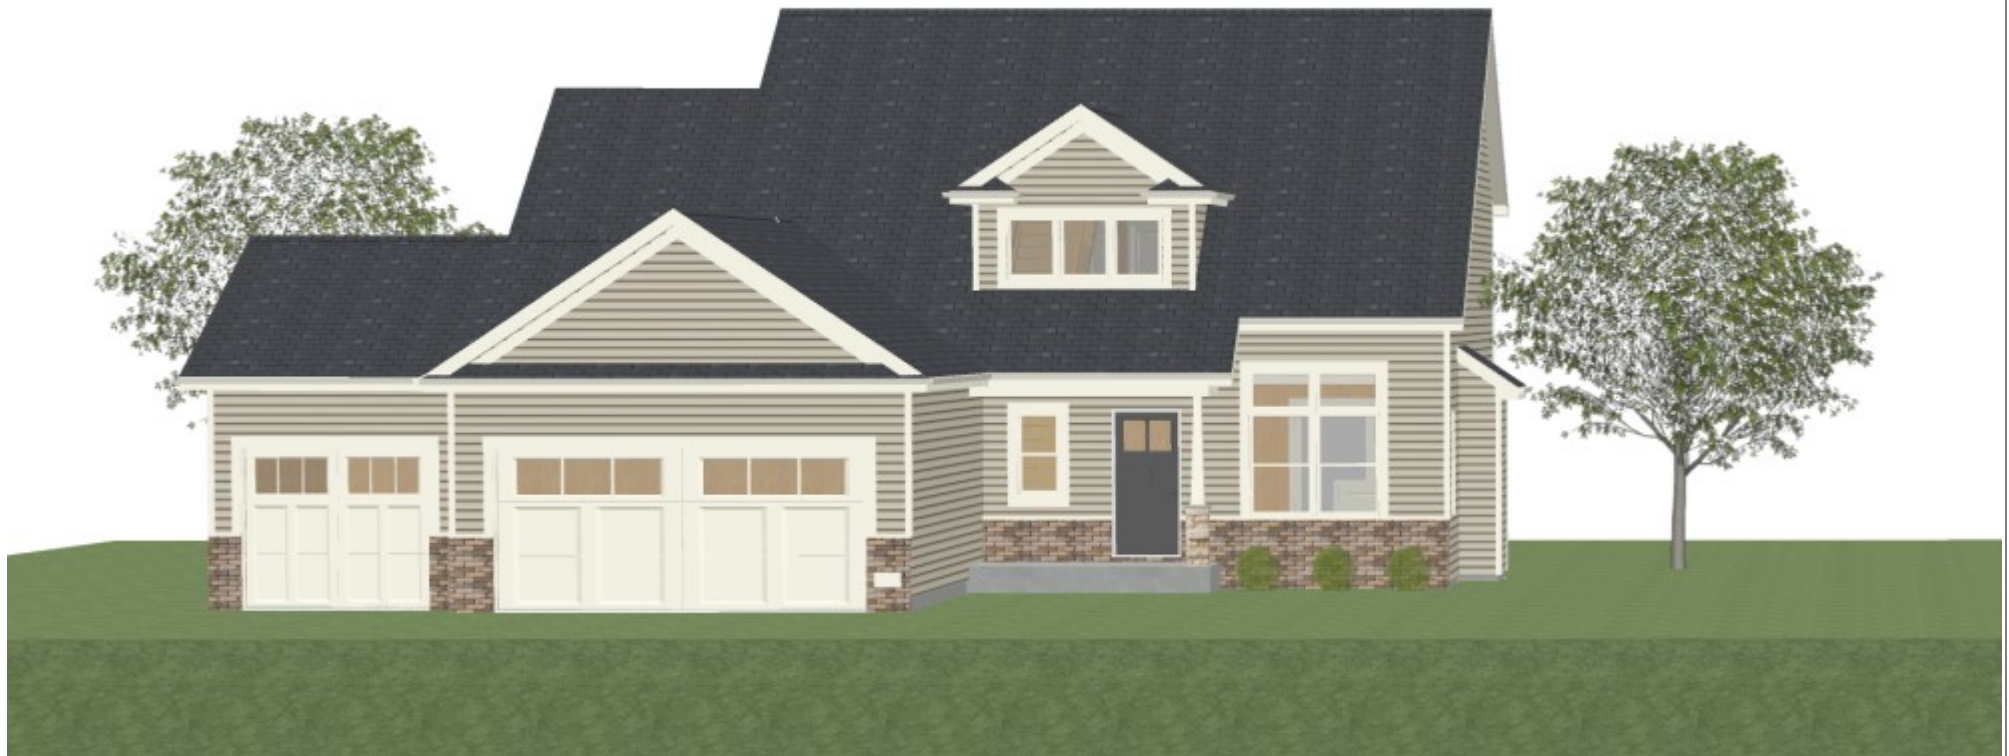

KEYSTONE HOMES

est. MMXII

PLYMOUTH SPEC PLAN
2 STORY: 4 BDRMS, 3.5 BATHS
TOTAL SQ FT: 2469

KEYSTONE HOMES

est. MMXII

PLYMOUTH SPEC PLAN

2 STORY: 4 BDRMS, 3.5 BATHS
TOTAL SQ FT: 2469

KEYSTONE HOMES

est. MMXII

PLYMOUTH SPEC PLAN

2 STORY: 4 BDRMS, 3.5 BATHS
TOTAL SQ FT: 2469

KEYSTONE HOMES

est. MMXII

PLYMOUTH SPEC PLAN

2 STORY: 4 BDRMS, 3.5 BATHS
TOTAL SQ FT: 2469