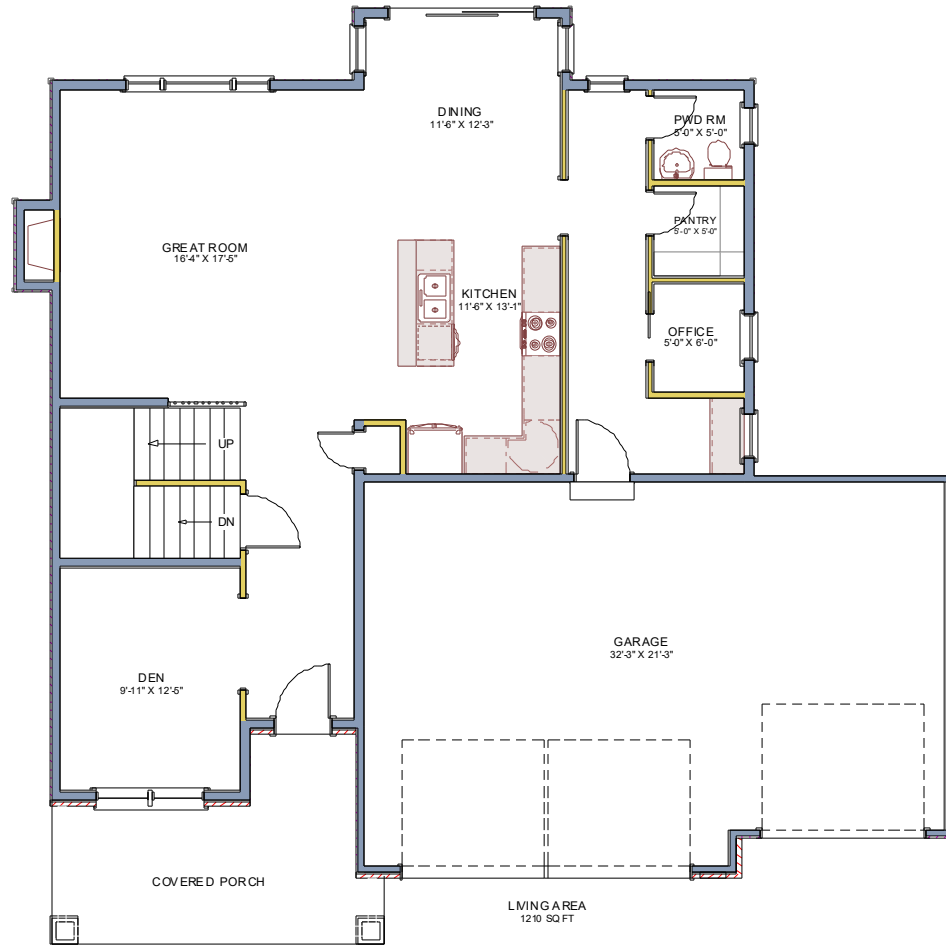

KEYSTONE HOMES

est. MMXII

LOT #385 THE GROVE-WINCHESTER

2 STORY: 4 BDRMS, 2.5 BATHS, DEN

TOTAL SQ FT: 2535

KEYSTONE HOMES

est. MMXII

LOT #385 THE GROVE-WINCHESTER
2 STORY: 4 BDRMS, 2.5 BATHS, DEN
TOTAL SQ FT: 2535