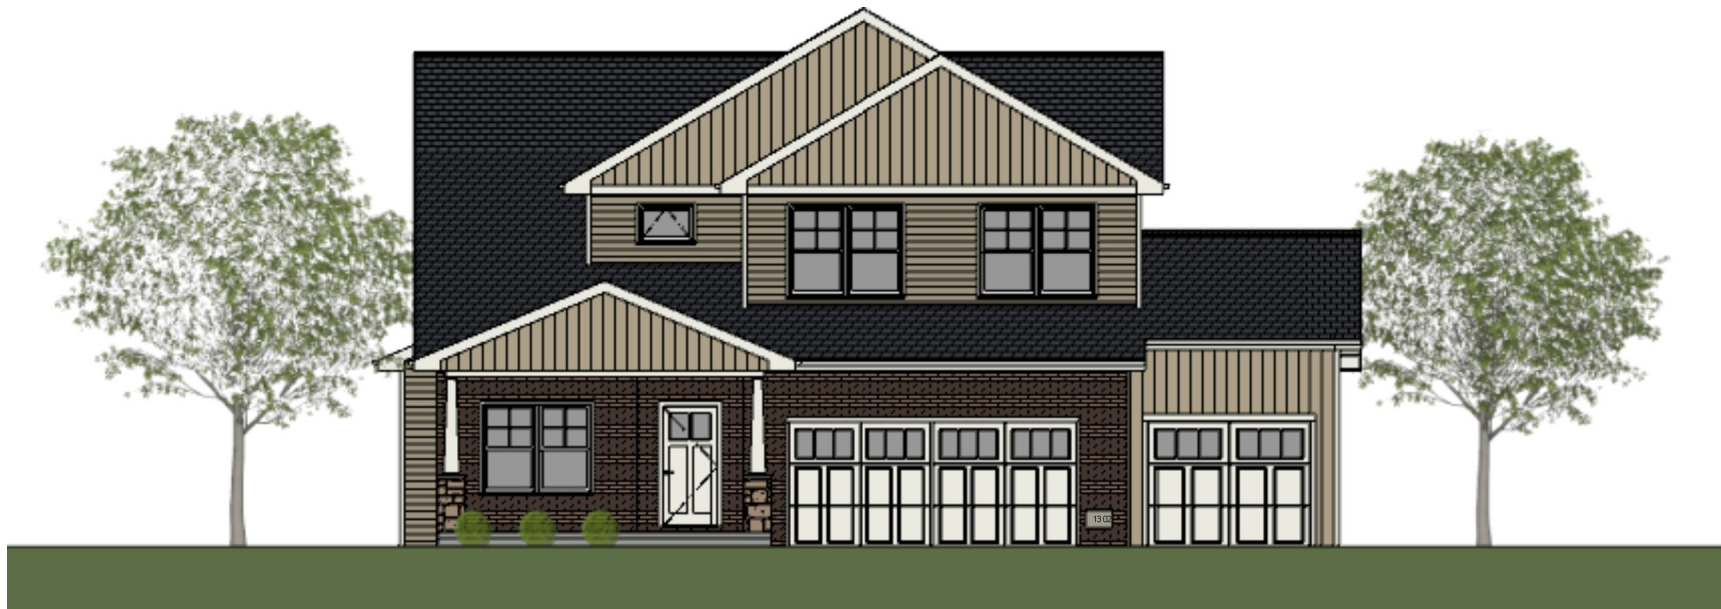

KEYSTONE HOMES

est. MMXII

LOT #385 THE GROVE-WINCHESTER

2 STORY: 4 BDRMS, 2.5 BATHS, DEN

TOTAL SQ FT: 2535

KEYSTONE HOMES

est. MMXII

LOT #385 THE GROVE-WINCHESTER
2 STORY: 4 BDRMS, 2.5 BATHS, DEN
TOTAL SQ FT: 2535