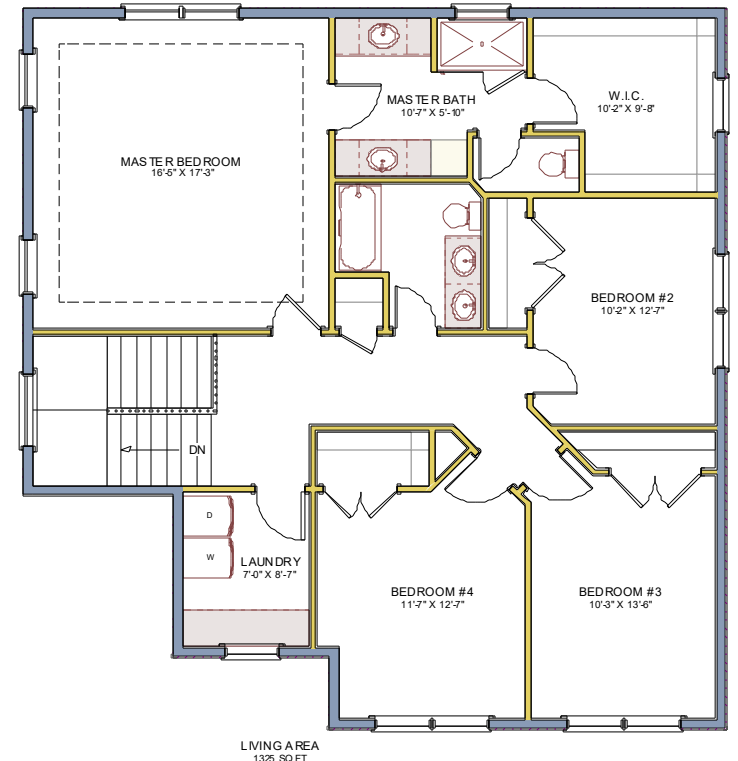

KEYSTONE HOMES

est. MMXII

LOT #385 THE GROVE-WINCHESTER

2 STORY: 4 BDRMS, 2.5 BATHS, DEN

TOTAL SQ FT: 2535

KEYSTONE HOMES

est. MMXII

LOT #385 THE GROVE-WINCHESTER
2 STORY: 4 BDRMS, 2.5 BATHS, DEN
TOTAL SQ FT: 2535