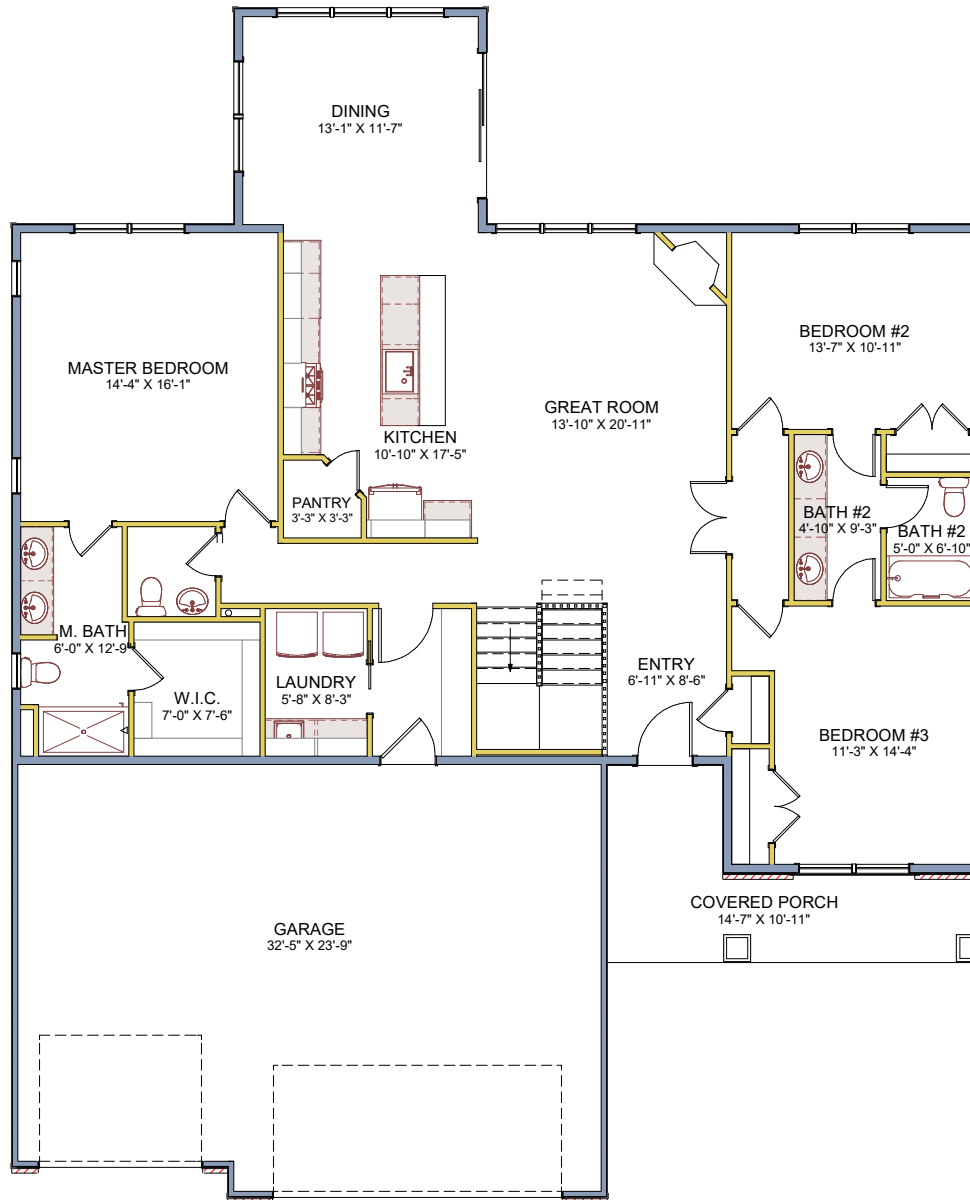

KEYSTONE HOMES

est. MMXII

DORSET SPEC PLAN
RANCH: 3 BDRMS, 2 BATHS
TOTAL SQ FT: 1875

KEYSTONE HOMES

est. MMXII

DORSET SPEC PLAN

RANCH: 3 BDRMS, 2 BATHS
TOTAL SQ FT: 1875

KEYSTONE HOMES

est. MMXII

DORSET SPEC PLAN
RANCH: 3 BDRMS, 2 BATHS
TOTAL SQ FT: 1875

KEYSTONE HOMES

est. MMXII

DORSET SPEC PLAN
RANCH: 3 BDRMS, 2 BATHS
TOTAL SQ FT: 1875